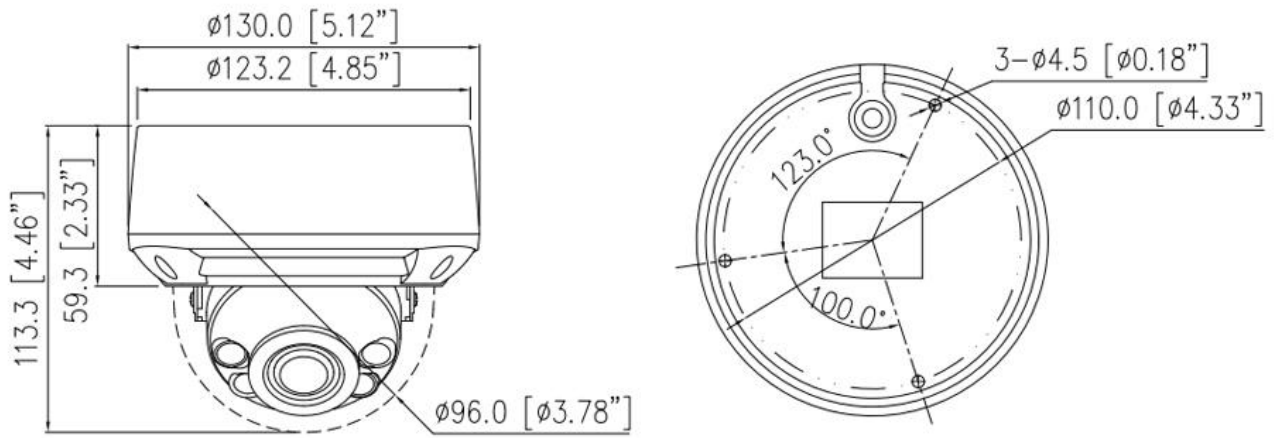

Dimensions (mm)

Accessories

Optional: