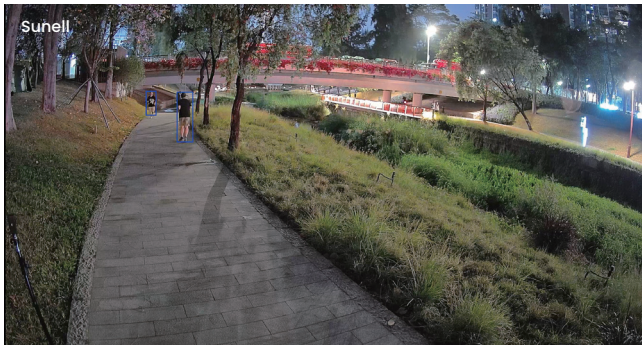

Key Features

24/7 Colorful Imaging

F1.0 aperture has better imaging effect in low light

AI-ISP

Subvert Tradition, Computational Power Exchange Image

Energy Saving

Minimizing the Dependence on Supplementary Lighting