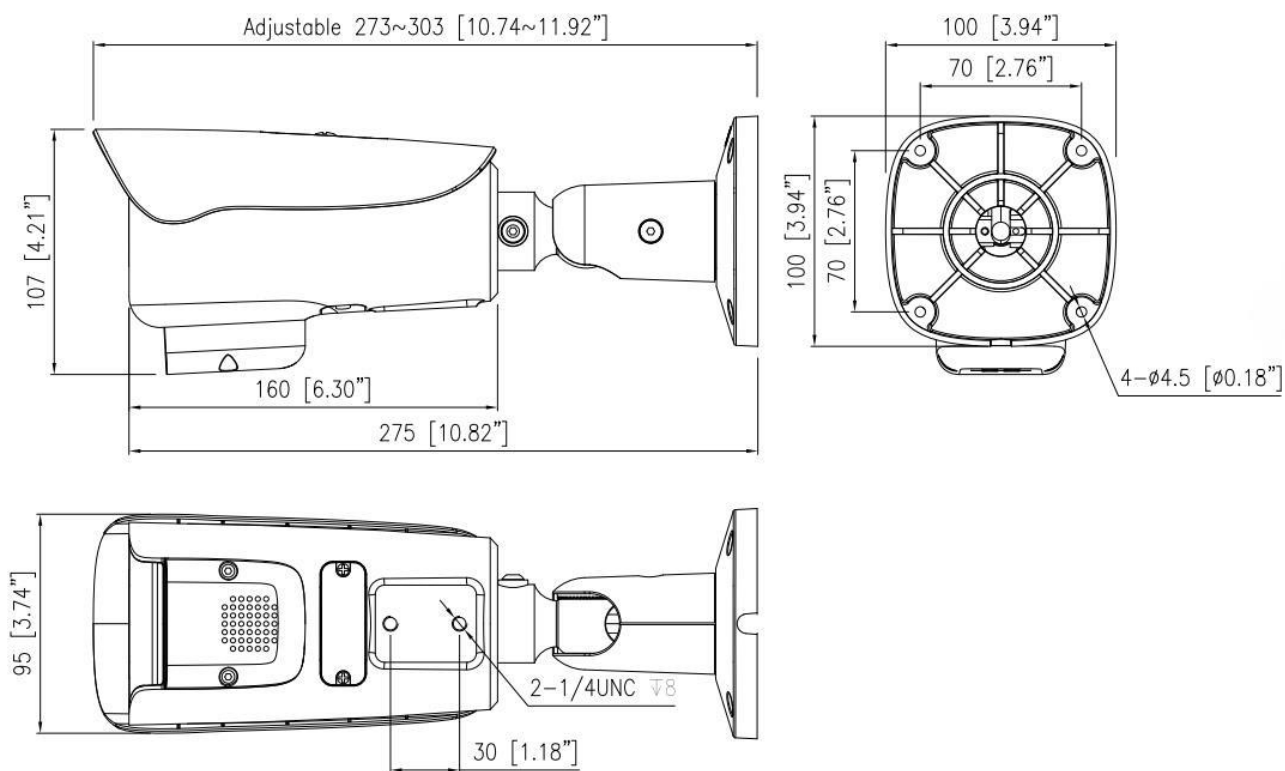

Dimensions (mm)

Accessories

Optional: