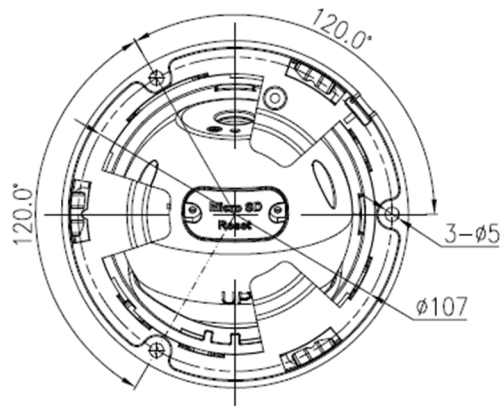

## Key Features

- 1/2.8" progressive scan CMOS
- Max. 8MP(3840×2160) @25/30fps resolution
- 4mm fixed lens
- WDR, 3D DNR, ROI, HLC, BLC, Defog
- Support face, human, vehicle detection and capture
- Smart events: intrusion, single line crossing, double line crossing, loitering, wrong way, people counting
- Built-in warm lights, illumination distance up to 30m
- Built-in microphone
- 1/1 audio input/output, 1/1 alarm input/output
- Built-in SD card slot, IP66, PoE

# Specification

Camera	
Image Sensor	1/2.8" Progressive Scan CMOS
Max. Resolution	8MP (3840×2160)
Electronic Shutter	Auto/Manual, 1/5 ~ 1/20,000s
Min. illumination	Color: 0.001 Lux (F1.0, AGC ON), 0 Lux with Light on
Day & Night	IR cut filter
Illumination Distance	Up to 30 m (98.4 ft)
Illumination On/Off Control	Auto/Manual
Pan/Tilt/Rotation Range	Pan: 0° ~ 355°, Tilt: 0° ~ 80°, Rotation: 0° ~ 360°
Lens	
Lens Type	Fixed focus
Iris	Fixed Iris
Focal Length	4 mm
F Number	F1.0
Angle of View	H: 81.5°, V: 44.8°
Video	
Streaming Capability	3 Streams
Stream/Frame Rate	Stream1: 3840×2160, 2592×1944, 2592×1520, 2560×1440, 2304×1296, 1920×1080, 1280×720 @ 25/30fps Stream2: D1, VGA, CIF @ 25/30fps Stream3: VGA, CIF, QVGA @ 25/30fps
Bit Rate Control	CBR/VBR
Bit Rate	Stream1: 200kbps~16Mbps Stream2: 100kbps~6Mbps Stream3: 100kbps~3Mbps
Region of Interest	Off/On (8 Zone, Rectangle)
Smart Encode	Support
Image	
Image Adjustment	Brightness, Sharpness, Contrast, Saturation adjustable
Aisle Mode	Support
Mirror	Support
White Balance	Auto/Manual
Day/Night Setting	Auto, Day, Night, Time
Smart Illumination	Support
Noise Reduction	2D/3D DNR
Image Enhancement	HLC, BLC, Defog
Wide Dynamic Range	True WDR
S/N Ratio	55dB
Motion Detection	Support
Privacy Masking	Support

## Dimensions (mm)