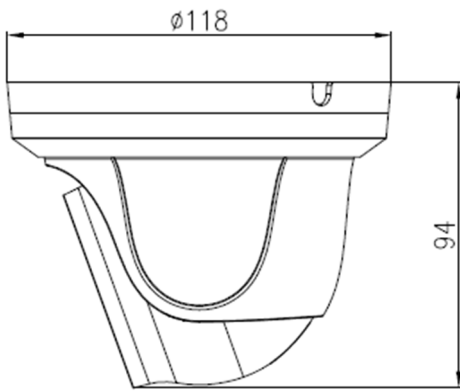

# Specification

Camera	
Image Sensor	1/2.8" Progressive Scan CMOS
Max. Resolution	8MP (3840×2160)
Electronic Shutter	Auto/Manual, 1/5 ~ 1/20,000s
Min. illumination	Color: 0.001 Lux (F1.0, AGC ON), 0 Lux with Light on
Day & Night	IR cut filter
Illumination Distance	Up to 30 m (98.4 ft)
Illumination On/Off Control	Auto/Manual
Pan/Tilt/Rotation Range	Pan: 0° ~ 355°, Tilt: 0° ~ 80°, Rotation: 0° ~ 360°
Lens	
Lens Type	Fixed focus
Iris	Fixed Iris
Focal Length	4 mm
F Number	F1.0
Angle of View	H: 81.5°, V: 44.8°
Video	
Streaming Capability	3 Streams
Stream/Frame Rate	Stream1: 3840×2160, 2592×1944, 2592×1520, 2560×1440, 2304×1296, 1920×1080, 1280×720 @ 25/30fps Stream2: D1, VGA, CIF @ 25/30fps Stream3: VGA, CIF, QVGA @ 25/30fps
Bit Rate Control	CBR/VBR
Bit Rate	Stream1: 200kbps~16Mbps Stream2: 100kbps~6Mbps Stream3: 100kbps~3Mbps
Region of Interest	Off/On (8 Zone, Rectangle)
Smart Encode	Support
Image	
Image Adjustment	Brightness, Sharpness, Contrast, Saturation adjustable
Aisle Mode	Support
Mirror	Support
White Balance	Auto/Manual
Day/Night Setting	Auto, Day, Night, Time
Smart Illumination	Support
Noise Reduction	2D/3D DNR
Image Enhancement	HLC, BLC, Defog
Wide Dynamic Range	True WDR
S/N Ratio	55dB
Motion Detection	Support
Privacy Masking	Support

## Dimensions (mm)