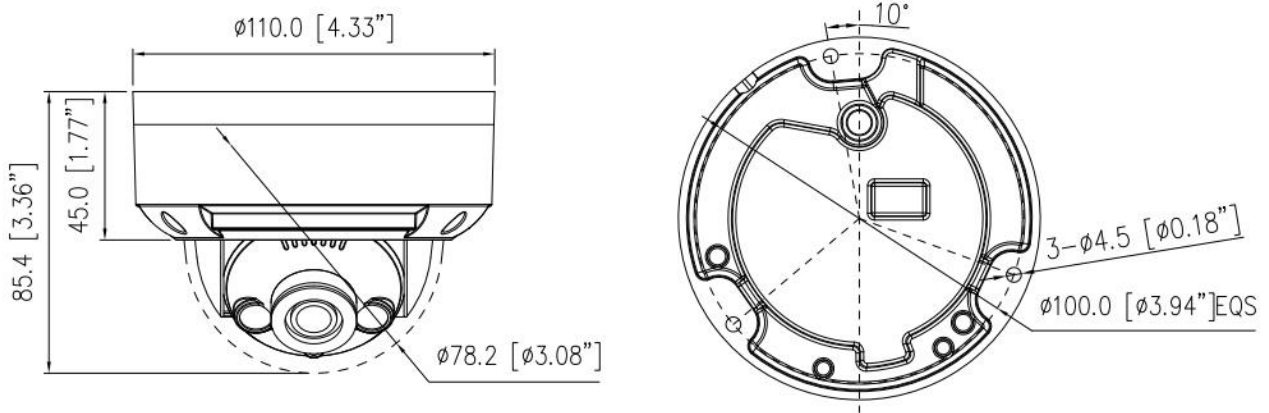

Dimensions (mm)

Accessories

Optional: