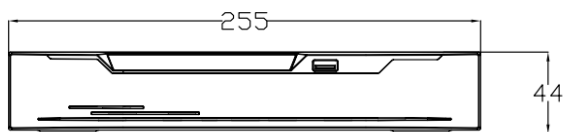

Specification

Video and Audio	
Analog Video Input	4-ch BNC
AHD Input	8MP, 5MP, 4MP, 3MP, 1080P, 720P, D1
TVI Input	8MP, 5MP, 4MP, 3MP, 1080P, 720P, D1
CVI Input	8MP, 5MP, 4MP, 3MP, 1080P, 720P, D1
CVBS Input	PAL/NTSC
IP Video Input	4+2, each channel up to 1080P
Audio In/Out	1/1
Two-way Talk	N/A
HDMI Output	3840×2160, 1920×1080, 1280×1024, 1024×768
VGA Output	1920×1080, 1280×1024, 1024×768
CVBS Output	Support
Synchronous Playback	9/4/1
Recording	
Encoding Resolution	4K-N, 5MP, 4MP, 1080P, 720P, 960H, D1, CIF
Frame Rate	4K-N@7fps, 5MP@6fps, 4MP@7fps, 1080P@15fps, 720P@30fps
Video Bit Rate	Main stream: 16Kbps~4096Kbps, Sub stream: 16Kbps~1024Kbps
Dual Stream	Support
Network	
Network Interface	1 RJ45 10M/100M self-adaptive Ethernet Interface
Protocols	HTTP, HTTPS, TCP/IP, IPv4, UPnP, UDP, RTSP, SMTP, NTP, DNS, DHCP, P2P, IP Filter, DDNS, 802.1X, SNMP
Remote Users	4
Hard Disk	
SATA	1 SATA interfaces
Capacity	Up to 8TB capacity for each disk
Interface	
Alarm In/Out	N/A
USB Interface	2 ports (USB 2.0 x 2)
General	
Power Supply	DC12V/2A
Power Consumption	Max 15W (without HDD)
Working Temperature	-10 °C ~ 50 °C (14 °F ~ 122 °F)
Working Humidity	Less than 90% RH
Dimensions (W×D×H)	255 x 225 x 44 mm (10.04 × 8.86 × 1.73 inch)
Net Weight	0.7 kg (1.54 lb)

Dimensions (mm)

Rear Panel