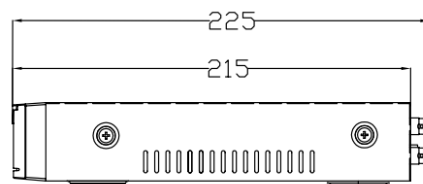

SN-ADR3804E1

5MP 4CH 1HDD Hybrid DVR

Key Features

- Supports AHD, TVI, CVI, CVBS, IP video inputs
- Max 6-ch IP camera inputs, each channel up to 1080P
- Up to 4K-N/5MP resolution for recording
- Support HDMI and VGA output
- Smart search and playback
- Support multiple languages
- Easy to use same Interface of GUI/WEB

Specification

Video and Audio	
Analog Video Input	4-ch BNC
AHD Input	8MP, 5MP, 4MP, 3MP, 1080P, 720P, D1
TVI Input	8MP, 5MP, 4MP, 3MP, 1080P, 720P, D1
CVI Input	8MP, 5MP, 4MP, 3MP, 1080P, 720P, D1
CVBS Input	PAL/NTSC
IP Video Input	4+2, each channel up to 1080P
Audio In/Out	1/1
Two-way Talk	N/A
HDMI Output	3840×2160, 1920×1080, 1280×1024, 1024×768
VGA Output	1920×1080, 1280×1024, 1024×768
CVBS Output	Support
Synchronous Playback	9/4/1
Recording	
Encoding Resolution	4K-N, 5MP, 4MP, 1080P, 720P, 960H, D1, CIF
Frame Rate	4K-N@7fps, 5MP@6fps, 4MP@7fps, 1080P@15fps, 720P@30fps
Video Bit Rate	Main stream: 16Kbps~4096Kbps, Sub stream: 16Kbps~1024Kbps
Dual Stream	Support
Network	
Network Interface	1 RJ45 10M/100M self-adaptive Ethernet Interface
Protocols	HTTP, HTTPS, TCP/IP, IPv4, UPnP, UDP, RTSP, SMTP, NTP, DNS, DHCP, P2P, IP Filter, DDNS, 802.1X, SNMP
Remote Users	4
Hard Disk	
SATA	1 SATA interfaces
Capacity	Up to 8TB capacity for each disk
Interface	
Alarm In/Out	N/A
USB Interface	2 ports (USB 2.0 x 2)
General	
Power Supply	DC12V/2A
Power Consumption	Max 15W (without HDD)
Working Temperature	-10 °C ~ 50 °C (14 °F ~ 122 °F)
Working Humidity	Less than 90% RH
Dimensions (W×D×H)	255 x 225 x 44 mm (10.04 × 8.86 × 1.73 inch)
Net Weight	0.7 kg (1.54 lb)

Dimensions (mm)

Rear Panel